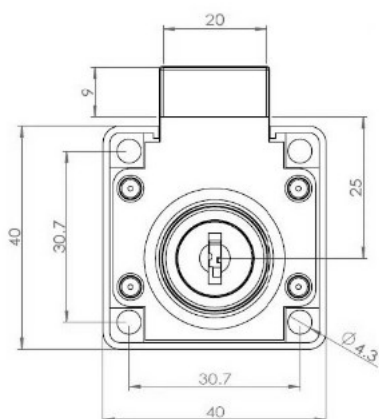

PRODUCT SHEET

Description:

Rim Lock 850, $\varnothing 19 \times 22 \text{mm}$, Drawer, NPL, CK SISO, KA H06

Item number:

14.01.040-9

Units	Box	Carton	HS Code	Barcode
Pcs.	12	192	8301300000	
				5704866032049