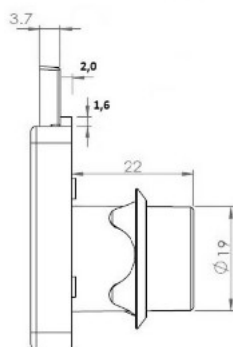

PRODUCT SHEET

Description:

Rim Lock 850, $\varnothing 19 \times 22 \text{mm}$, Drawer, NPL, CK SISO, KA H06

Item number:

14.01.040-9

Units	Box	Carton	HS Code	Barcode
Pcs.	12	192	8301300000	
				5704866032049