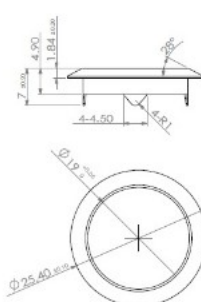

PRODUCT SHEET

Description:

Rim Lock 850, $\varnothing 19 \times 22 \text{mm}$, Drawer, NPL, CK SISO, KA H06

Item number:

14.01.040-9

Units	Box	Carton	HS Code	Barcode
Pcs.	12	192	8301300000	
				5704866032049